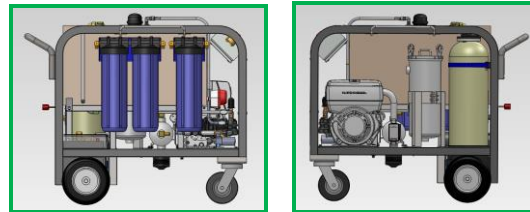

SWU

ECOPOWER® SMALL WASH UNIT FOR TURBINE ENGINE WASHING

EQUIPMENT DESCRIPTION

The patented EcoPower® Small Wash Unit (SWU) is designed for washing small to mid-sized aircraft and helicopter turbine engines and treating the collected effluent. The SWU, along with an atomizing wash manifold and one of several effluent collection units, provides a closed-loop, environmentally friendly engine wash process. The SWU and Handlance can also wash external surfaces or apply deicing fluid.

STANDARD FEATURES (May change without notice)

- Rugged Frame Construction
- 160 Liter (42 gallon) Stainless Steel Tank
- Direct Drive Diesel Powered Water Pump
- Usable Fuels: DF-1,DF-2,Jet A1,JP1,JP5,JP8
- Electric Starter and Controls
- Exhaust to Water Heat Exchanger
- High Pressure/High Temperature Pump
- Operator Controls
- Waste Water Suction Pump
- Waste Water Treatment Filters
- Pressure and Temperature Controllers
- High Pressure and Suction Hoses
- Emergency Stop and Pressure Relief
- Wheels and Casters or Skid Mounted
- Single Phase Electrical Tank Heater
- Hand Lance for External Washing/De-icing

The SWU is mobile, self-supporting and includes a 160L water tank, integrated exhaust heat exchanger, direct-drive diesel powered, high pressure water pump, water treatment system, operator controls and hoses. The SWU can be installed on a truck, trailer or dolly or remain on the provided wheels and casters. The unit is compact and easily transported.

SWU SPECIFICATIONS (May change without notice)

Length	1434 mm (56")
Width	1208 mm (48")
Height	1245 mm (49")
Dry weight	385 kg (850 lbs)
Weight with tanks full	565 kg (1245 lbs)
Working Pressure	65 bar (950 psi)
Water flow	4–21 l/min (1.0–5.5 gal/min)