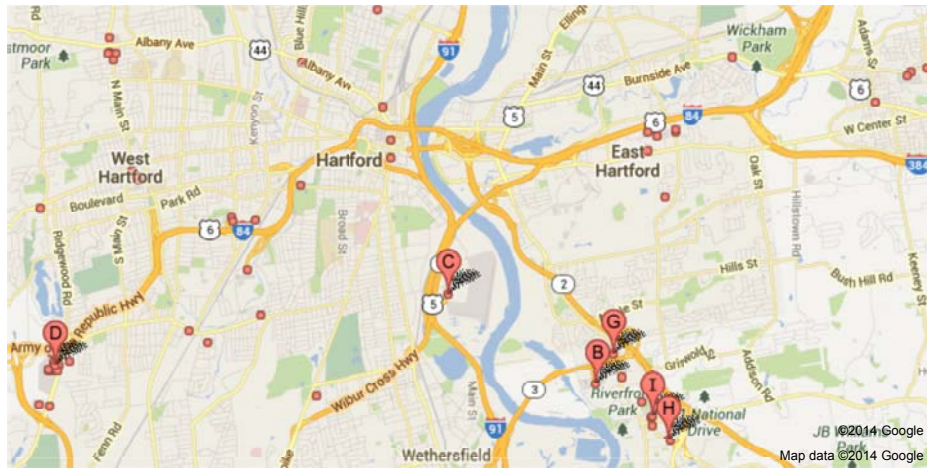

Homewood Suites by Hilton

Homewood Suites Reservations

65 Glastonbury Blvd
Glastonbury, CT
(860) 652-8111

Homewood Suites by Hilton Hartford South-Glastonbury

Our Glastonbury, CT hotel is just ten minutes from downtown Hartford and offers free WiFi, hot breakfast daily, dinner, drinks and parking

Local Restaurants

[Print page of local Restaurants](#)

Local Shopping

[Print page of local shopping](#)

Quick Links

- [Home Page](#)

- [About Us](#)

- [Contact Us Today](#)