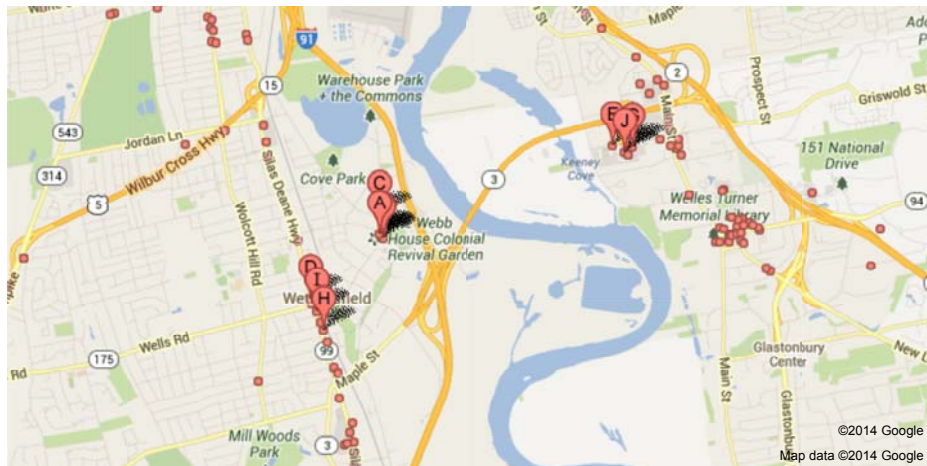

Local Restaurants

[Print page of local Restaurants](#)

Local Shopping

[Print page of local shopping](#)